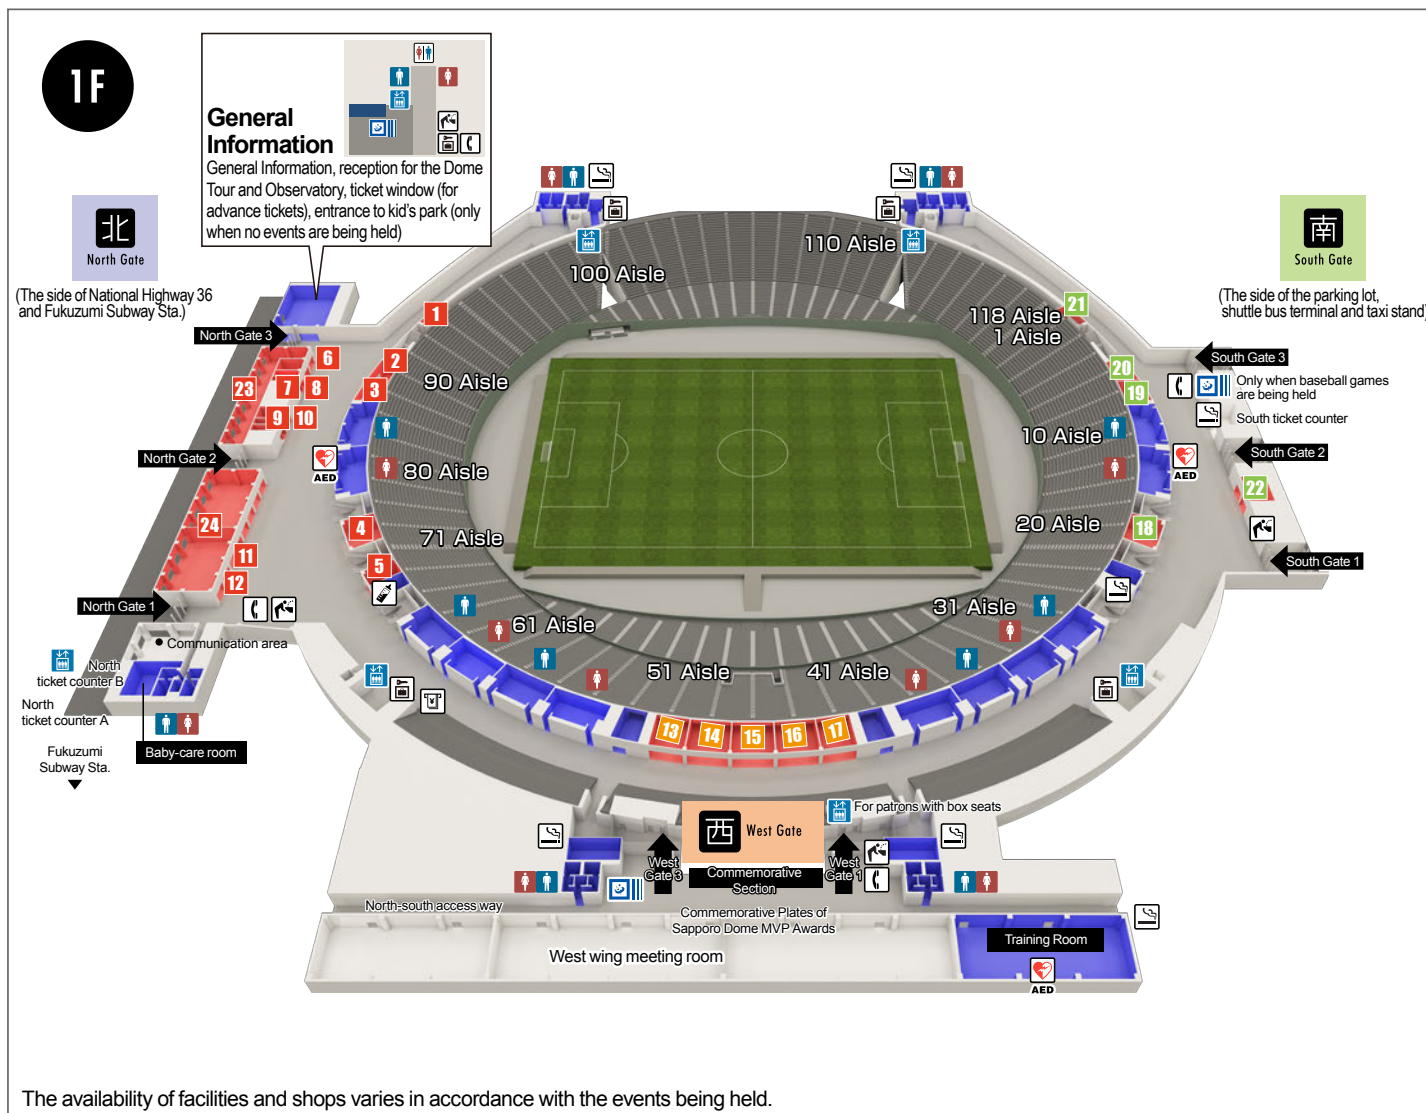

Floor 1 Map (soccer game mode)

Shops on Floor 1

1 Field Mos	2 Prince Hotel (north side)	3 Ooi Hokkaido	4 Kentucky Fried Chicken (north side)
5 Subway	6 Café Lion D'or	7 Ice Cream Paradise	8 Ramen Gurumen Dome
9 Okome Shokudo	10 Sobadokoro Dome An	11 Fan's Café	12 LUNA Crepe
13 Supporters Kitchen 106	14 Mos Burger (west side)	15 Ginza Lion (west side)	16 Kentucky Fried Chicken (west side)
17 Prince Hotel (west side)	18 Mos Burger (south side)	19 Ginza Lion (south side)	20 Chuka Gohan mau-bou
21 Kentucky Fried Chicken (south side)	22 Tsukiji Gindaco		

Shops open year-round

23 SPORTS STADIUM SAPPORO	24 GOOD JAM		
----------------------------------	--------------------	--	--

Icons