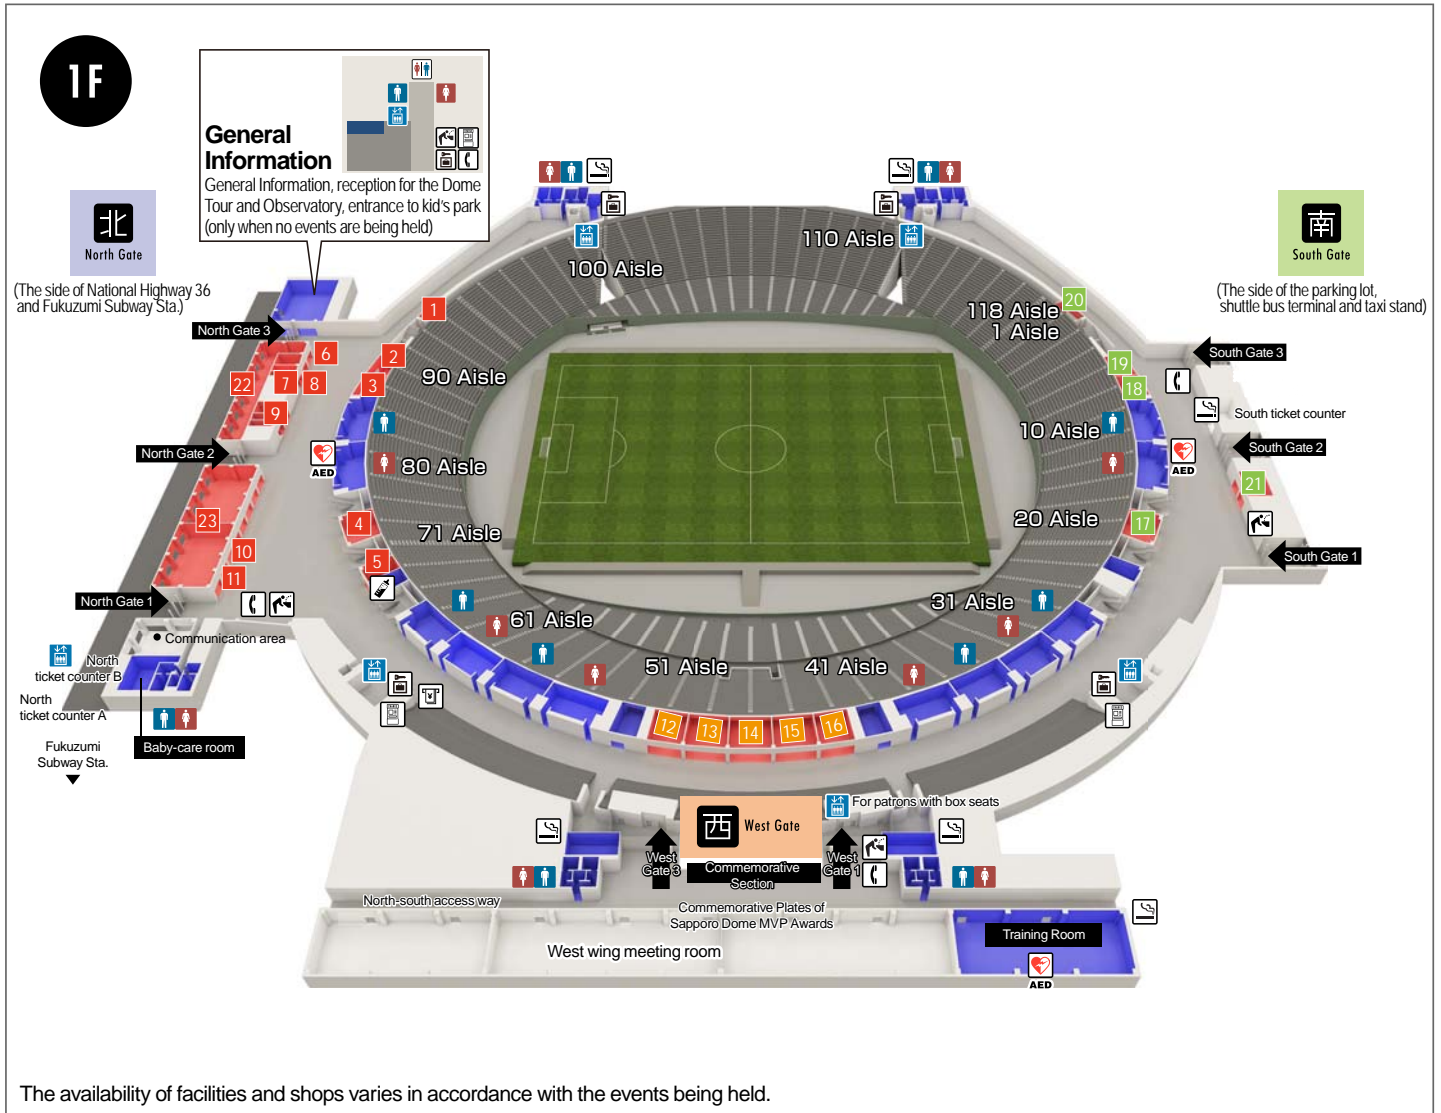

Floor 1 Map (soccer game mode)

The availability of facilities and shops varies in accordance with the events being held.

Shops on Floor 1			
1 Field Mos	2 Prince Hotel (north side)	3 Ooi Hokkaido	4 Kentucky Fried Chicken (north side)
5 Subway	6 Cafe&Smoothie Lion D'or	7 Ice&Sweets Lion D'or	8 Ramen Gurumen Dome
9 Dome An	10 Fan's Café	11 LUNA Crepe	12 PIZZA-LA EXPRESS
13 Mos Burger (west side)	14 Ginza Lion (west side)	15 Kentucky Fried Chicken (west side)	16 Prince Hotel (west side)
17 Mos Burger (south side)	18 Ginza Lion (south side)	19 Teppansakaba Tetsuichi	20 Kentucky Fried Chicken (south side)
21 Tsukiji Gindaco			

Shops open year-round			
22 SPORTS STADIUM SAPPORO	23 GOODS JAM		

Icons

- Restroom
- Elevator
- Drinking fountain
- Smoking room
- Public telephone
- Nursing room
- AED
- Bank ATM
- Multi electronic money charge machine
- Coin lockers